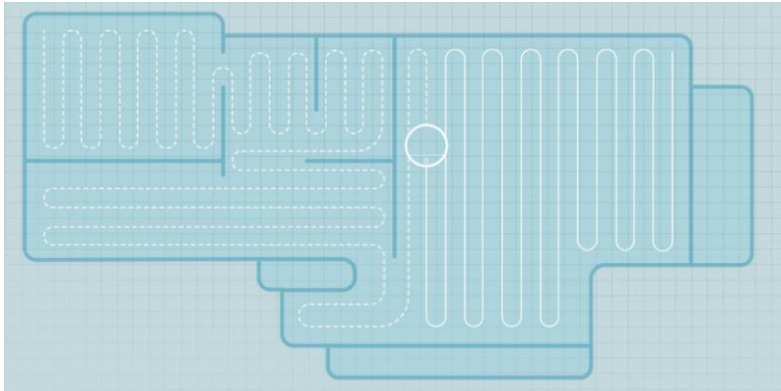

Mi Robot Vacuum-Mop Essential

ID:27103, SKU:SKV4136GL

Smart Path Planning

- Gyroscope, setup real-time map of the room
- Build the cleaning path

Slim body

- 8.2cm high, cover more area

3-level filtrations

- Nylon, sponge, HEPA, 3-levels filtrations
- Avoid secondary pollution

Sweep & Mop

- Electronic water tank, precision water pump, protect floor
- 3 levels water adjustment

Super high suction power and long cleaning duration

- 2200Pa suction power
- 2500mAh, cover 90m²

Remote control via Mobile App

- Turn on/off and track cleaning progress
- Support voice control

Mi Robot Vacuum-Mop Essential

- Smart Path Planning
- Setup the room map

- 2200Pa high suction power
- 4 levels adjustment

Nylon, sponge, HEPA, 3-levels filtrations