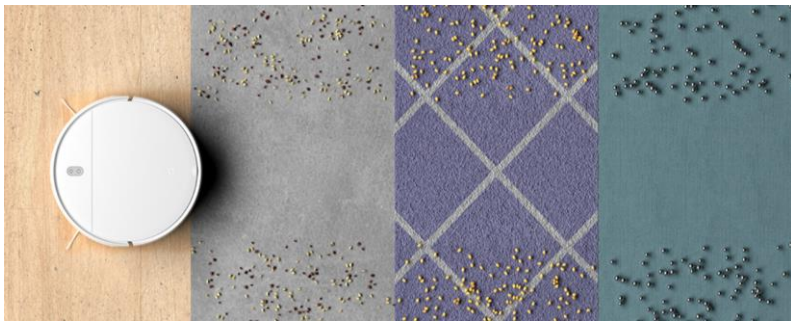

- 2200Pa high suction power
- 4 levels adjustment