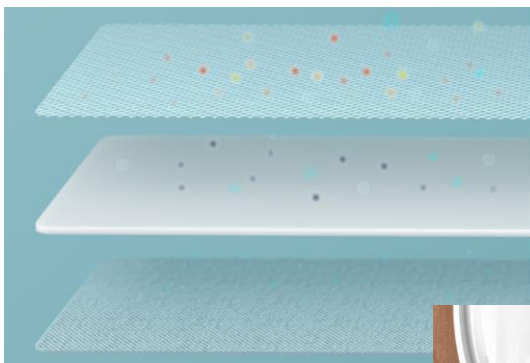

- Turn on/off and track cleaning progress
- Support voice control

Mi Robot Vacuum-Mop Essential

- Smart Path Planning
- Setup the room map

- 2200Pa high suction power
- 4 levels adjustment

Nylon, sponge, HEPA, 3-levels filtrations