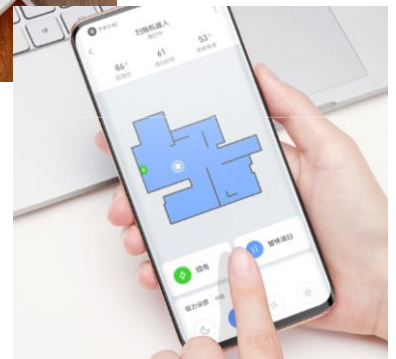

- Turn on/off and track cleaning progress
- Support voice control

Mi Robot Vacuum-Mop Essential

- Smart Path Planning
- Setup the room map

- 2200Pa high suction power
- 4 levels adjustment

Nylon, sponge, HEPA, 3-levels filtrations

- 200ml electric control water tank
- 3 levels water adjustment

App remote control

*:need to buy separately

by Mi Global Product Department

Mi Robot Vacuum-Mop Essential

Specification

Path planning	Gyroscope
Battery	2500mAh
Cleaning mode	Sweep & Mop
Suction power	2200Pa
Auto-recharge & resume cleaning	√
Water tank	<ul style="list-style-type: none">• Electrical controlled water tank• 3 levels water adjustment
App functions	<ul style="list-style-type: none">• Turn on/off, recharge• Track cleaning progress• Setting cleaning mode: max, middle, standard, quiet
Accessories	<ul style="list-style-type: none">• Main brush• Side brush• 420ml dust bag• 200ml water tank
Climbing ability	17mm
Google assistant & Alexa	√