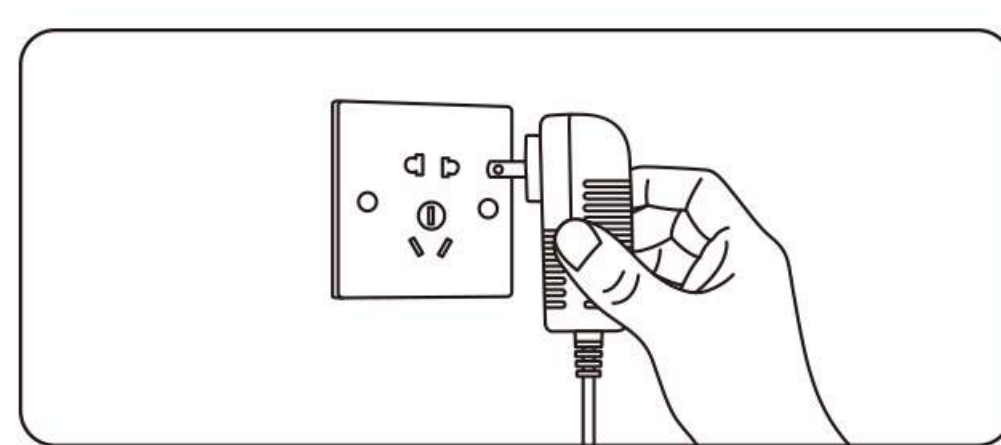

## Usage Method:

1. Connect the power adapter and long press the key to start the machine.

2. Short press the "+" and "-" keys to adjust the light intensity setting; Please choose the suitable level according to your own situation. The higher the level, the better the effect. Novice suggests starting from the lowest level.

3. When operating, please wear the protective sunglasses which attached in gift box to protect your eyes.

4. Apply this product vertically to the skin, press the key shortly, and begin to illuminate and depilate.

5. The default startup mode of this product is manual mode. Long press the "+" or "-" key to adjust to the

Auto mode (in the automatic mode, this product can continuously illuminate and depilate when contacting the skin, with an interval of 2-3 seconds for each illumination) and move to depilate.