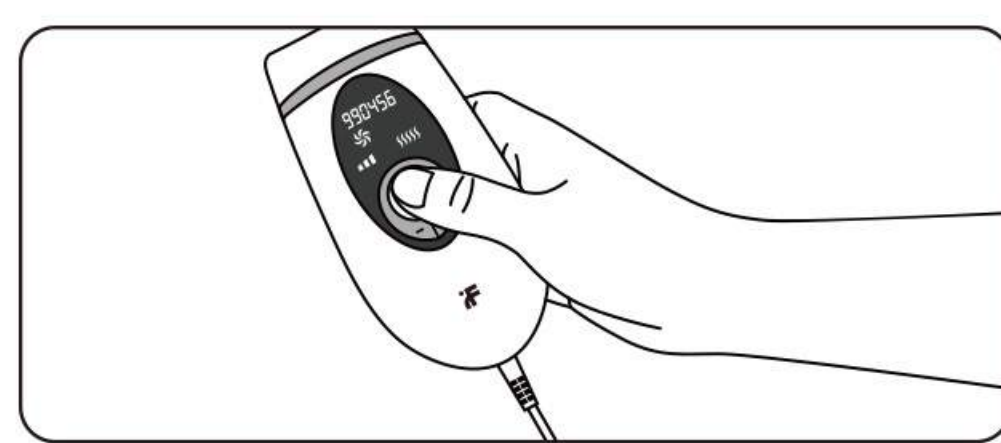

Usage Method:

1. Connect the power adapter and long press the key to start the machine.