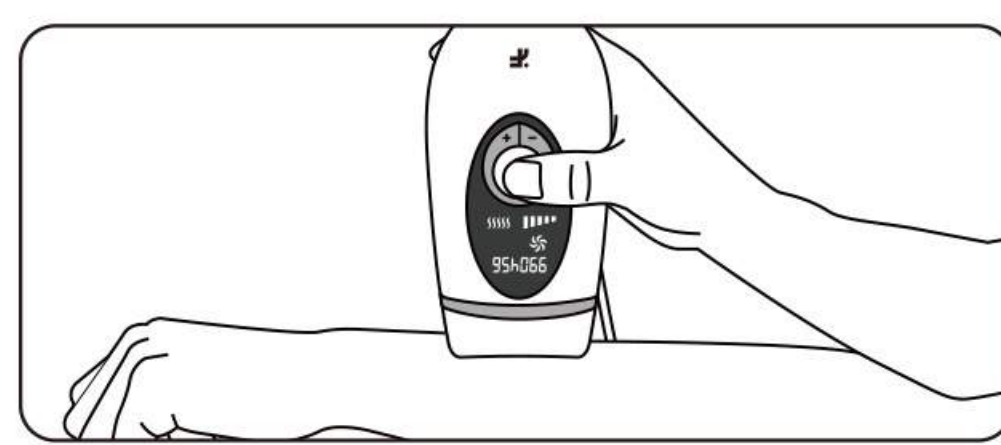

## Usage Method:

1. Connect the power adapter and long press the key to start the machine.

2. Short press the "+" and "-" keys to adjust the light intensity setting; Please choose the suitable level according to your own situation. The higher the level, the better the effect. Novice suggests starting from the lowest level.

3. When operating, please wear the protective sunglasses which attached in gift box to protect your eyes.

4. Apply this product vertically to the skin, press the key shortly, and begin to illuminate and depilate.