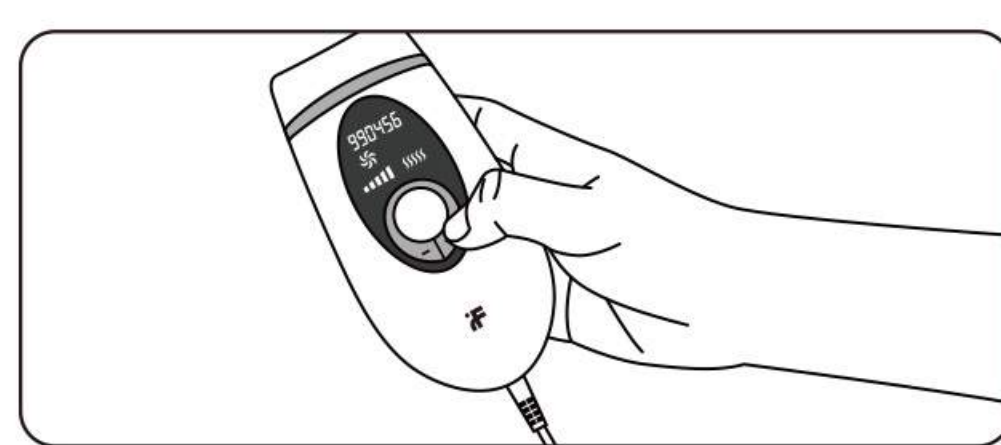

## Usage Method:

1. Connect the power adapter and long press the key to start the machine.

2. Short press the "+" and "-" keys to adjust the light intensity setting; Please choose the suitable level according to your own situation. The higher the level, the better the effect. Novice suggests starting from the lowest level.

3. When operating, please wear the protective sunglasses which attached in gift box to protect your eyes.

4. Apply this product vertically to the skin, press the key shortly, and begin to illuminate and depilate.