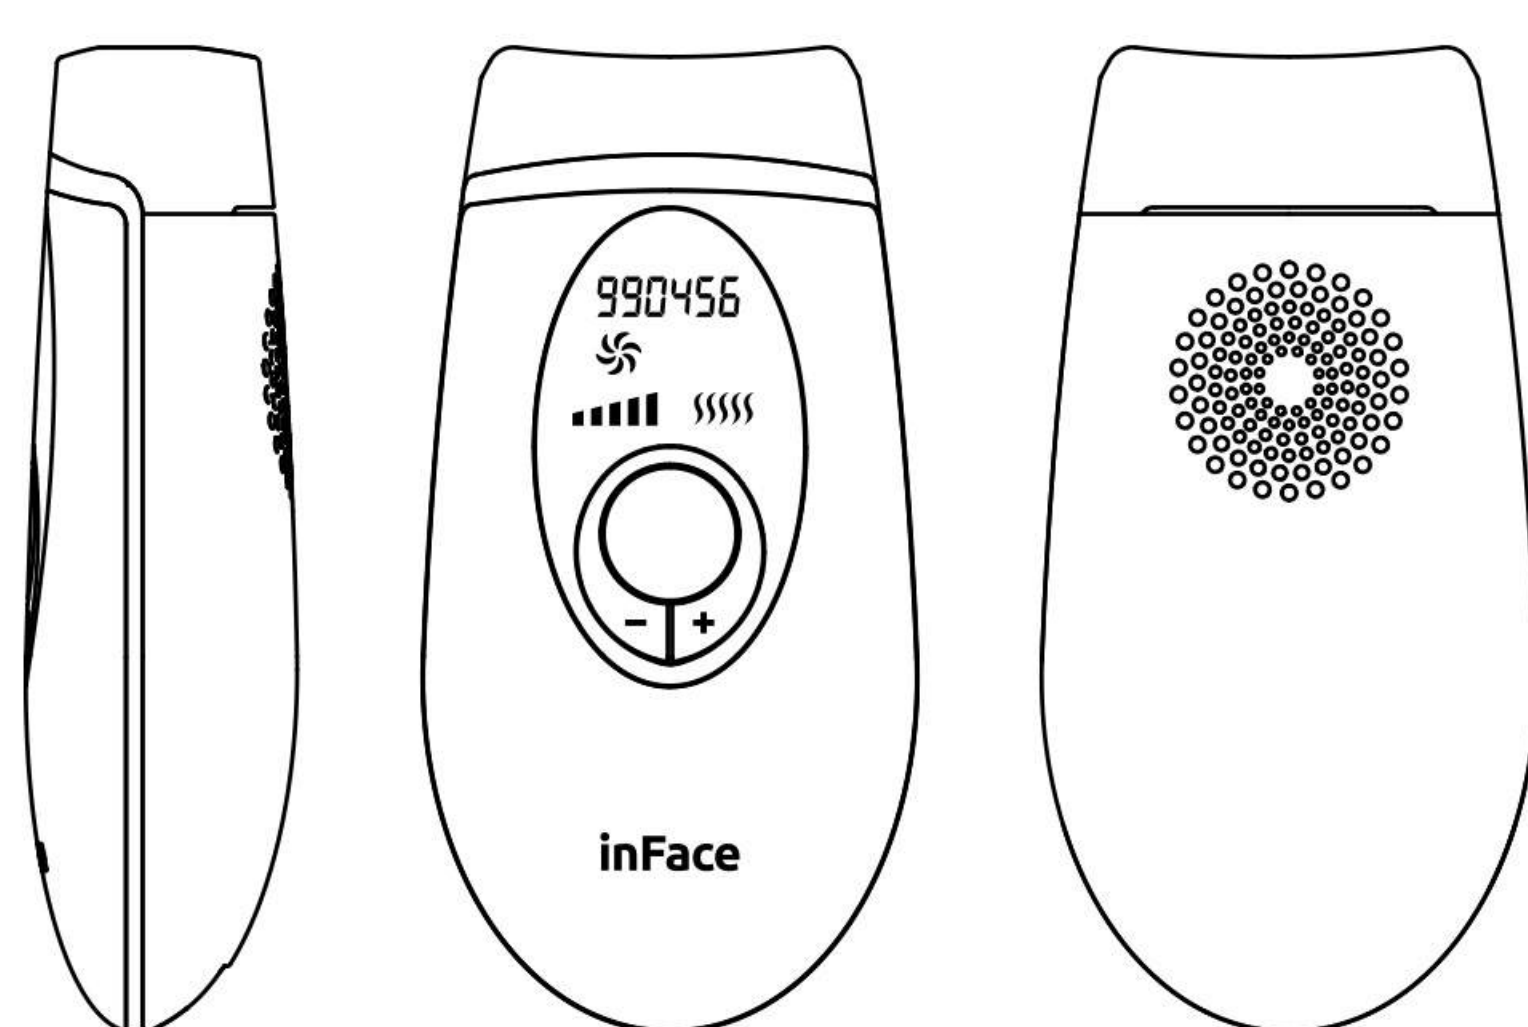

## ZH-01D highlights:

- 1 Million effective flashing , Friendly price
2. Small easy to carry, Large light output area
3. Effective focus , Self-induction light
4. Increase current, Greater the energy

## Product Specifications

Product Model:	ZH-01D
Product Name:	inFace IPL hair removal
Rated Voltage:	12V $\equiv$
Storage Temperature:	0°C~40°C
Operation Temperature:	5°C~35°C
Operation Humidity:	30%-85%
Product Size:	148*75*41mm
Package Size:	240*148*71mm

5. The default startup mode of this product is manual mode. Long press the "+" or "-" key to adjust to the

Auto mode (in the automatic mode, this product can continuously illuminate and depilate when contacting the skin, with an interval of 2-3 seconds for each illumination) and move to depilate.