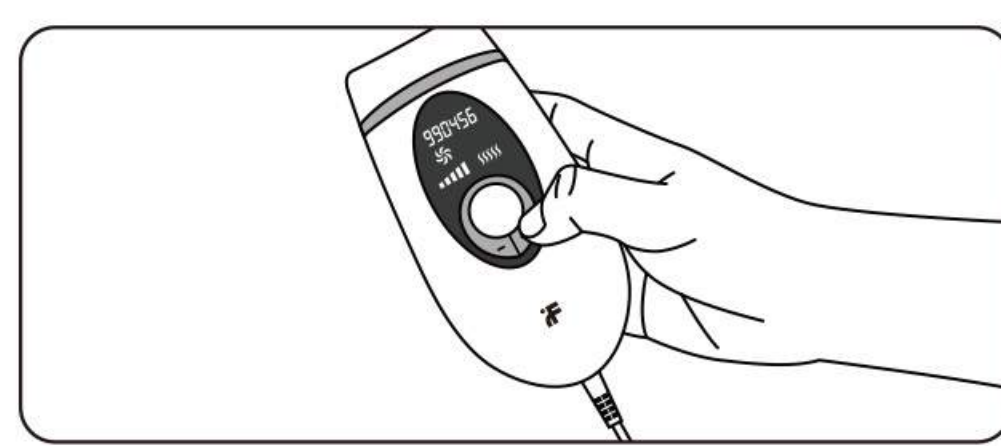

2. Short press the "+" and "-" keys to adjust the light intensity setting; Please choose the suitable level according to your own situation. The higher the level, the better the effect. Novice suggests starting from the lowest level.