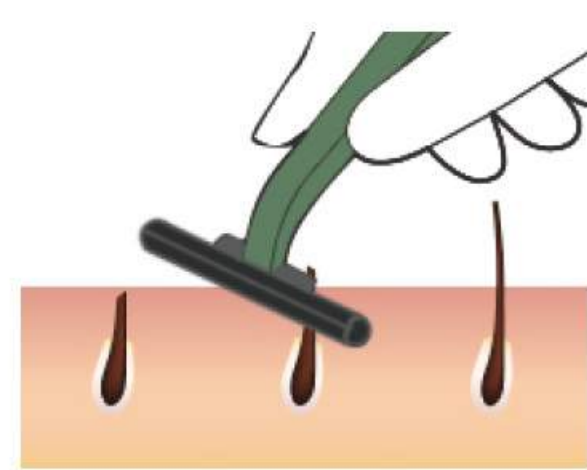

Preparation:

1. For the parts that need depilation, please use a razor to remove the hair. (Below 1mm)
(Note: Do not use depilatory cream instead of shaving)

2. Clean the skin to ensure that the skin surface is free of hair, completely dry and free of oily substances.(For example, do not have residues such as fragrance fluid, lotion, perfume, tanning cream and sunscreen)
3. Check whether the device and light port are clean and tidy, and whether there are hair, dust and fibers and other pollutants left. If so, wipe it carefully.
4. Refer to the light intensity table recommended below, adjust the light intensity according to the color of your skin and body hair, and keep yourself in a comfortable state.

Spectral Reference of Light Intensity Meter

Hair color	White/grey	Red	Beige	Light blond	Brown	Dark brown	Black
Skin color							
White	⊗	⊗	⊗	4/5	4/5	4/5	4/5
Beige	⊗	⊗	⊗	4/5	4/5	4/5	4/5
Light brown	⊗	⊗	⊗	4/5	4/5	4/5	4/5
Brown	⊗	⊗	⊗	1/2/3	1/2/3	1/2/3	1/2/3
Dark brown	⊗	⊗	⊗	⊗	⊗	⊗	⊗
Black	⊗	⊗	⊗	⊗	⊗	⊗	⊗

Note: 1. If you feel any pain or discomfort, please reduce the light intensity;
2. Recommended light intensity (1-5) In the following table, "X" indicates that this product is not suitable for use.
5. It is recommended to illuminate depilation parts: legs, armpits, arms, forehead fluff, etc.