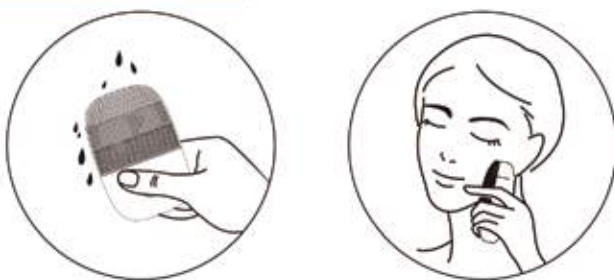

Usage:

1. Moisturize the face with foam cleanser and moisturize the silicone brush.
2. Long press the device for 1.5 seconds to turn on; short press the button to set the appropriate level.
3. Wash your face with the brush and move it slowly, stay 2-3 seconds for each area.
4. Wash off residual cleanser on your face and continue your daily facial care.

Cleaning Method

1. Long press the button to turn off the device and clean it with clean water.
2. Shake off the water on the product, put it on the base (do not cover it by the transparent cover) and place it in a ventilated place.