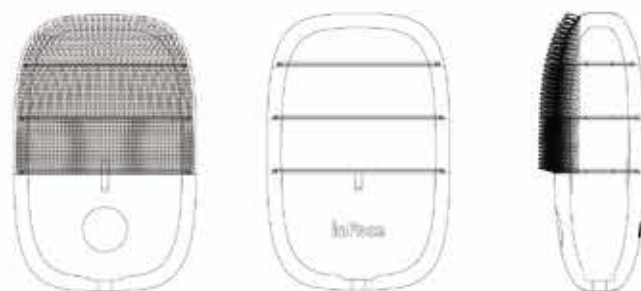

# inFace Sonic Cleanse Device

## MS2000S highlights:

1. Three diameter brushes to clean deeper
2. Dowcorning food grade silicone
3. IPX7 waterproof & RoHS/FDA certified
4. Multi colors for various people
5. IF design award 2019 winner

## Product Specifications

Product Model:	MS-2000S
Product Size:	80mm*53mm*30.4mm
Net Weight:	About 83g
Battery Capacity:	400mAh
Charging Voltage:	5V
Charging Current:	200mA
Charging Time:	About 2.5H
Continuous Working Duration:	About 240 minutes
Working Temperature Range:	-10°C~40°C
Materials:	FDA Food Grade Dow Corning Silicone