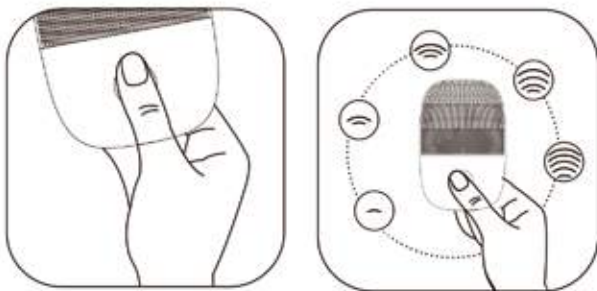

Operation:

1. In the 'off' state, long press the button for 1.5 seconds to turn on the device. The product will automatically shut down if there is no operations over 90 seconds.
2. Short press the button to switch the 1-5 level.
3. In the 'on' state, long press the key for 1.5 seconds to turn off the device.